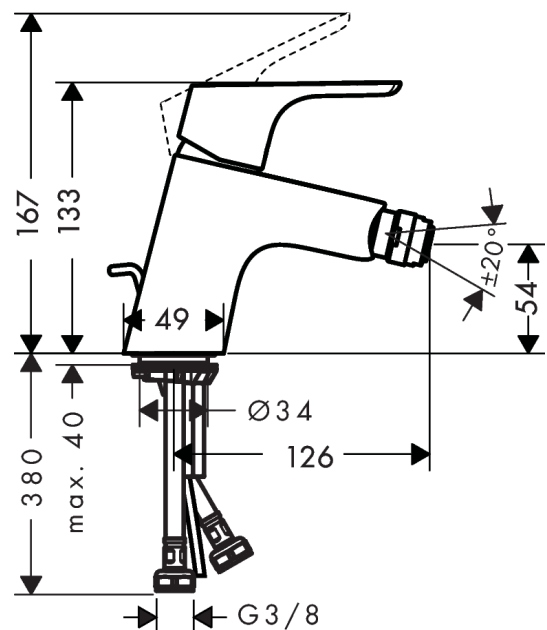

### Single lever bidet mixer with pop-up waste set

Surface: **Chrome** Article Number: **31920000**

### product features

- consists of: single lever bidet mixer, waste set
- projection 126 mm
- spout height: 54 mm
- aerator with ball pivot
- spray type: normal spray
- maximum flow rate at 3 bar: 7,2 l/min
- ceramic cartridge
- temperature limitation adjustable
- suitable for continuous flow water heaters
- material waste set: metal
- connection type: G 3/8 connections
- connection dimension: DN15

## Scale drawing